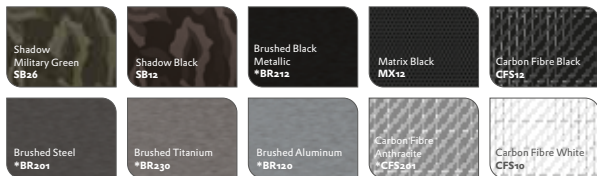

3M™ Wrap Film Series 2080

Gloss

Satin

Matte

Textures

Colour Flips

Chrome

*Metallic, Chrome and/or Pearl
Colours shown on monitor and when printed are
approximate representation of actual colours available.

CAUTION

Before using chrome wrap, please ensure
compliance with all applicable laws and
regulations. Restrictions on chrome wraps
may vary by jurisdiction. You accept
responsibility for legal and regulatory
compliance and for any liability arising
from your use of chrome wrap.